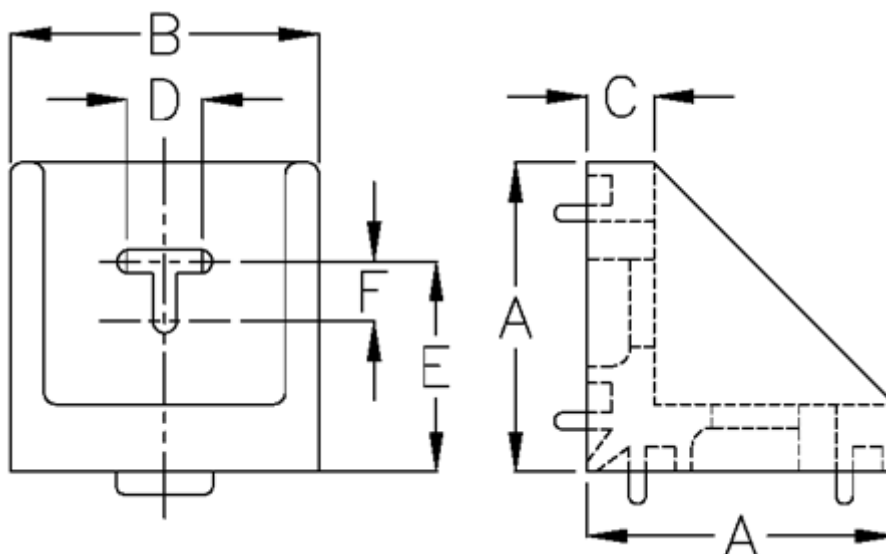

Data Sheet

Article number: 0581423636

Description: Hepco MCS 1-242-3636 Bracket 36x36
36x36

Measures

A	= 36
B	= 36
C	= 8
D	= 9.0
E	= 25
F	= 6
Weight (kg)	= 0.04